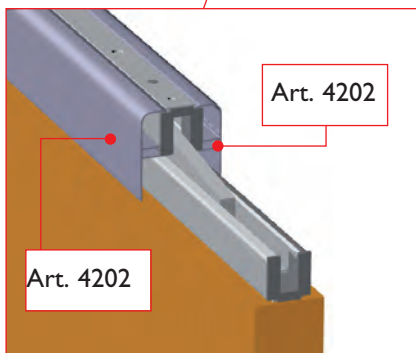

**POSSIBILITÀ D'IMPIEGO
USE POSSIBILITY**

La Serie 3000 di guide ad estrazione totale, consente la movimentazione di ante e porte, con l'assenza di antiestetici binari a vista e dove sia necessario lo scorrimento a sbalzo; negli armadi consentono l'apertura totale dei vani.

Totally extractable slideways Serie 3000, provides movement of various typology doors, with absence of unaesthetic slideways and where be necessary embossing slide; in wardrobes its provides totally opening.

Possibilità di abbinamento alla mantovana, art. 2299/2266 - 4201/4286.
Possibility to matching with running cover-plate, art. 2299/2266 - 4201/4286.