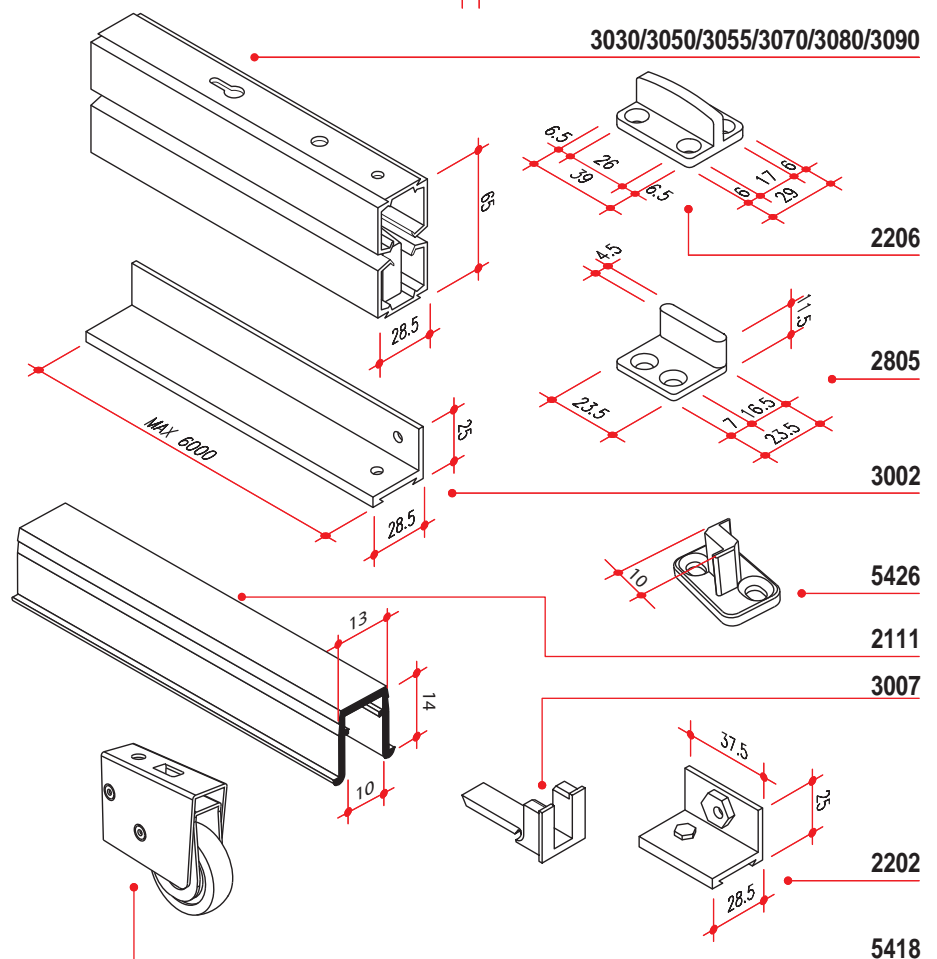

3030/3050/3055/3070/3080/3090