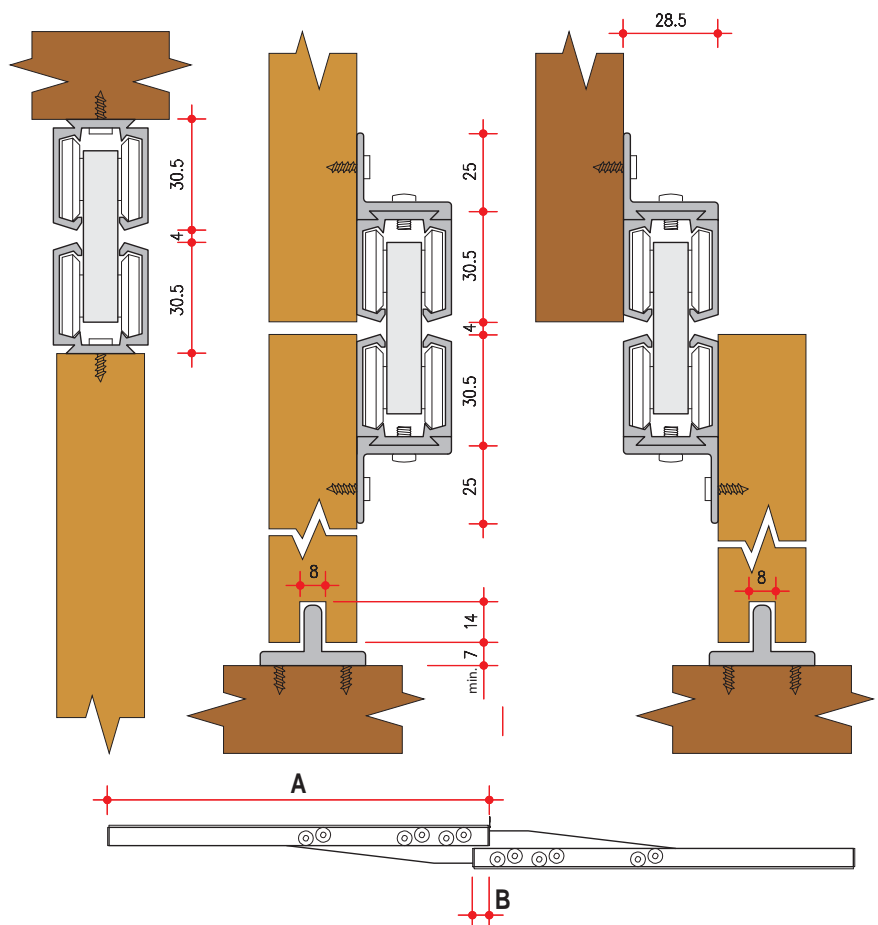

Serie 3000, includes a wide range of aluminum and internal steel beam telescopic slideways with 24 bearings, totally extractable. Serie allows slideways set of 6 standard sizes from 30/50/55/70/80/90 cm. or custom-made size from 0 to 120 cm. Slideways are compatibles for doors movement in all employment conditions.

TABELLA DI SORMONTO DELLE GUIDE
SLIDWAYS OVERLAPPING LIST

art.	A	B
3030	300	22
3050	500	22
3055	550	22
3070	700	42
3080	800	42
3090	900	42

foro per aggancio fermo
hole for hooking stopper
NON OSTRUIRE
DON'T CLOSE UP
foro per vite
hole for screws

Esempio di disinserimento del fermo art. 3007.
Example to left out the stopper, art. 3007.

COMPONENTI - COMPONENTS

- art. 2202**
Staffa regolabile per fissaggio a parete
Wall fixing adjustable bracket
- art. 2206** 39 x 29 mm
Pattino guida inferiore in nylon
Nylon lower slider pin
- art. 2805** 24 x 24 mm
Pattino guida inferiore in nylon
Nylon lower slider pin
- art. 3002**
Profilo angolare per fissaggio a parete
Wall fixing corner profile
- art. 3007**
Tappo terminale finecorsa
Limit switch cap
- art. 3030** lunghezza/length 300 mm
- art. 3050** lunghezza/length 500 mm
- art. 3055** lunghezza/length 550 mm
- art. 3070** lunghezza/length 700 mm
- art. 3080** lunghezza/length 800 mm
- art. 3090** lunghezza/length 900 mm
- Guida telescopica completa
Telescopic slideway set
- art. 2111**
Guida inferiore in nylon
Lower nylon guide
- art. 5426**
Profilo in alluminio per guida inf.
Aluminium profile for lower guide
- art. 5418**
Carrello a pavimento, ruota in gomma
Lower carriage with rubber wheel