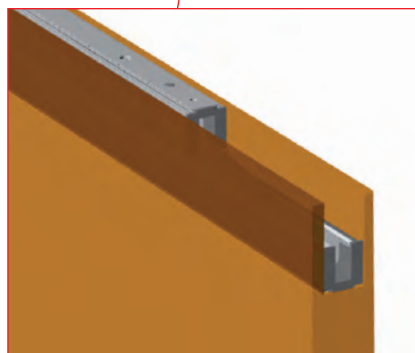

**POSSIBILITÀ D'IMPIEGO
USE POSSIBILITY**

La Serie 3000 di guide ad estrazione totale, consente la movimentazione di ante e porte, con l'assenza di antiestetici binari a vista e dove sia necessario lo scorrimento a sbalzo; negli armadi consentono l'apertura totale dei vani.

Totally extractable slideways Serie 3000, provides movement of various typology doors, with absence of unaesthetic slideways and where be necessary embossing slide; in wardrobes its provides totally opening.

Possibilità di abbinamento alla mantovana, art. 2299/2266 - 4201/4286.
Possibility to matching with running cover-plate, art. 2299/2266 - 4201/4286.